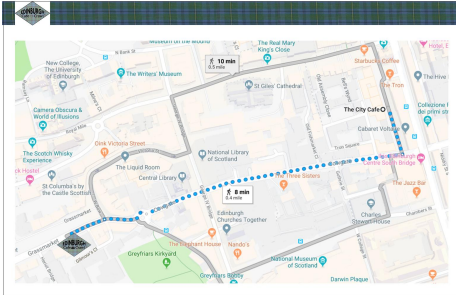

Back of Card - Map to next Cafe

Front of Card - Own photo of Cafe