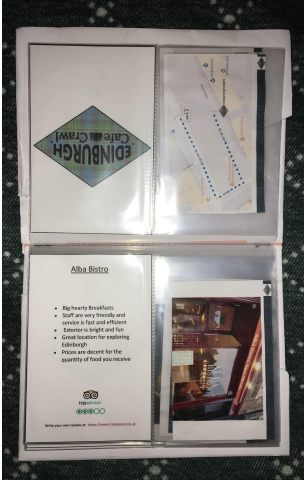

Alternative Tourist Experience

Ben, Cloé, Holly, Leah

The Idea

- A Edinburgh café crawl with treasure hunt theme.
- This is aimed tourist who love to eat in cafés and would want to visit some of the independent branded cafes in Edinburgh. In each cafe would have the opportunity to document their experience with series of photo cards. On the back of each photo would feature a map to lead onto the next café.
- This idea will not only provide a fun tourist experience around Edinburgh but will help to promote the independent businesses that don't get a lot of attention.

The Tourist Point of View

- Once the tourists have heard about this experience through online advertising, they will head to the first café where they will receive a photo album along with their first purchase.
- They would then use a machine that will be placed somewhere in the café where the tourists can print off their photos.
- They would need to scan using the barcode on the receipt which will allow them access to the machine.
- By plugging their phone into the machine they can select one photo to print off and add to their photo album.
- The tourist will turn over the photo where they will find the map that will lead them onto the next café.
- After repeating this step and completing the café crawl will allow them access a discounted tour of Edinburgh Castle.

Barcode Scanner

Touchscreen Display

Photocard Tray

Printing Handle

Research

The Context

Drawings of Machine in Environment

Photo Machine Model Visualised in Cafe

The Photobook and Fact Cards

Photocards

Back of Card - Map to next Cafe

Front of Card - Own photo of Cafe

Prize - on the back of the final photocard that you receive from the last cafe as a prize there will be a 20% discount voucher for Edinburgh Castle