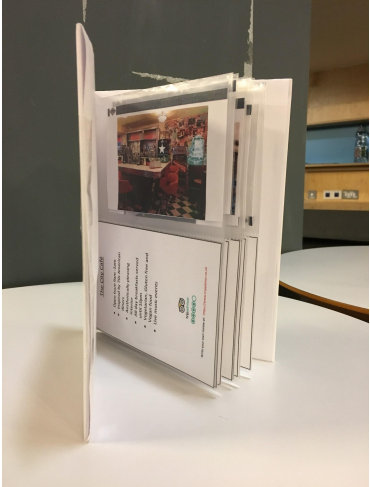

Alternative Tourist Experience

Ben, Cloé, Holly, Leah

The Idea

- A Edinburgh café crawl with treasure hunt theme.
- This is aimed tourist who love to eat in cafés and would want to visit some of the independent branded cafes in Edinburgh. In each cafe would have the opportunity to document their experience with series of photo cards. On the back of each photo would feature a map to lead onto the next café.
- This idea will not only provide a fun tourist experience around Edinburgh but will help to promote the independent businesses that don't get a lot of attention.

The Tourist Point of View

- Once the tourists have heard about this experience through online advertising, they will head to the first café where they will receive a photo album along with their first purchase.
- They would then use a machine that will be placed somewhere in the café where the tourists can print off their photos.
- They would need to scan using the barcode on the receipt which will allow them access to the machine.
- By plugging their phone into the machine they can select one photo to print off and add to their photo album.
- The tourist will turn over the photo where they will find the map that will lead them onto the next café.
- After repeating this step and completing the café crawl will allow them access a discounted tour of Edinburgh Castle.

Barcode Scanner

Touchscreen Display

Photocard Tray

Printing Handle

Research

The Context

Drawings of Machine in Environment

Photo Machine Model Visualised in Cafe

The Photobook and Fact Cards

Photocards

Back of Card - Map to next Cafe

Front of Card - Own photo of Cafe

Prize - on the back of the final photocard that you receive from the last cafe as a prize there will be a 20% discount voucher for Edinburgh Castle